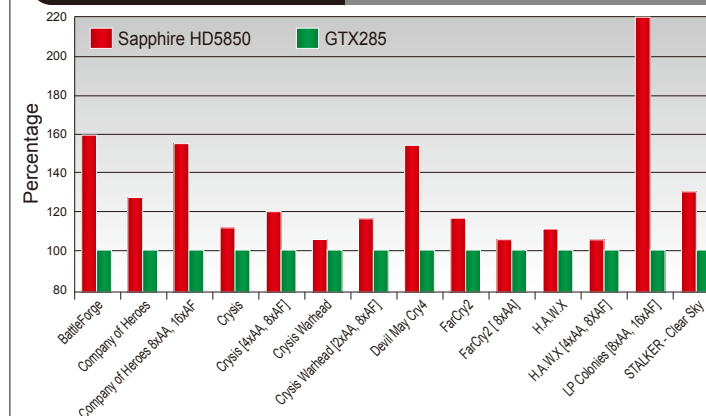

HD 5850 Performance