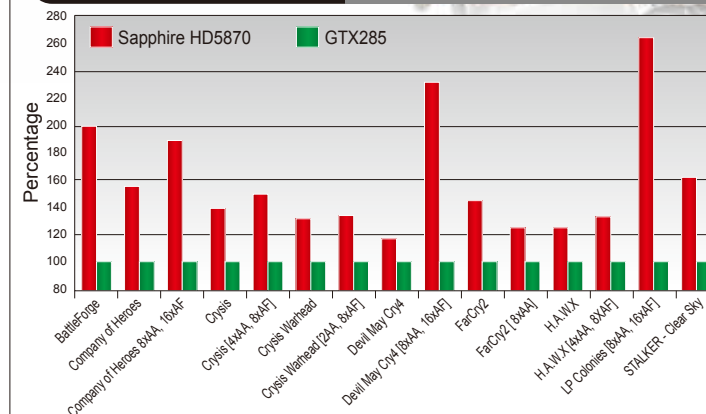

HD 5870 Performance